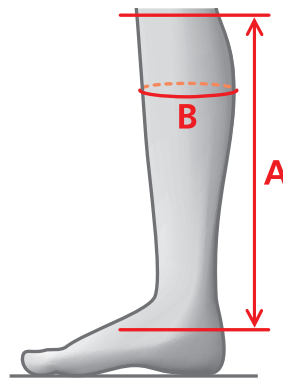

07285 XXS-XXL

MEASUREMENTS – VEGANZA LEGGINGS

SIZE (CM)	A	B	
S	38	32-34	S = SHORT
S/W	39	37-39	S/W = SHORT/WIDE
R/N	39	34-36	R/N = REGULAR/NARROW
R/R	40	36-38	R/R = REGULAR/REGULAR
L	41	38-40	L = LONG
XL	43	40-42	XL = EXTRA LONG

07087 S-XL

SIZE CHARTS - LEGGINGS - YOUTH - MOUNTAIN HORSE

MEASUREMENTS – SOFT RIDER LEGGINGS JR

SIZE	A	B
JXS (6 YRS)	28	23-27
JS (8 YRS)	29	24-28
JM (10 YRS)	31	25-29
JL (12 YRS)	33	26-30
JXL (14 YRS)	35	28-32