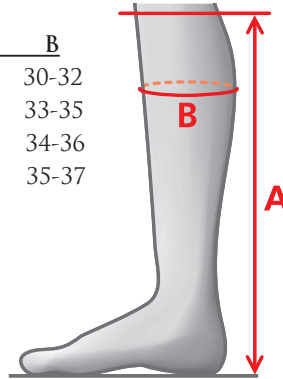

07286 JXS-JXL

MEASUREMENTS – VEGANZA YOUNG LEGGINGS

SIZE (CM)	A	B
6 YRS	26	22-24
8 YRS	29	24-26
10H YRS	35	27-29
12H YRS	38	29-31

07086 6 YRS-12 YRS

SIZE CHARTS - YOUTH - MOUNTAIN HORSE

MEASUREMENTS – ACTIVE WINTER YOUNG

REGULAR - REGULAR

SIZE	A	B
35/36	38	29-32
36/37	40	30-33
37/38	42	32-35
38/39	43	33-36
39/40	44	33-36
40/41	46	34-37
41/42	47	35-38

02223 35/36-38/39

MEASUREMENTS – SOVEREIGN YOUNG

REGULAR - REGULAR

SIZE (CM)	UK	US	A	B
34/35	1,5/2,5	3/4	36	27-29
35/36	2,5/3,5	4/5	39	28-30
36/37	3,5/4	5/6	40	29-31
37/38	4/5	6/7	43	31-33
38/39	5/6	7/8	44	32-34
39/40	6/6,5	8/9	45	33-35

REGULAR - WIDE

SIZE (CM)	UK	US	A	B
36/37	3,5/4	5/6	40	30-32
37/38	4/5	6/7	43	33-35
38/39	5/6	7/8	44	34-36
39/40	6/6,5	8/9	45	35-37

02198 REG/REG 34/35-39/40
02209 REG/WIDE 36/37-39/40

MEASUREMENTS – VEGANZA YOUNG