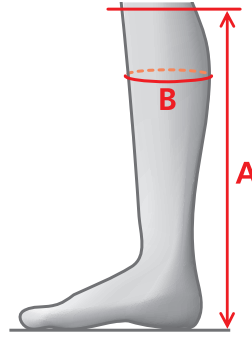

SIZE CHARTS - TALL BOOTS - MOUNTAIN HORSE

MEASUREMENTS – DEVONSHIRE

REGULAR - REGULAR

SIZE	A	B
36	38	33-36
37	38,5	34-37
38	39	35-38
39	39,5	36-39
40	39,5	36-39
41	40	37-40
42	40,5	38-41