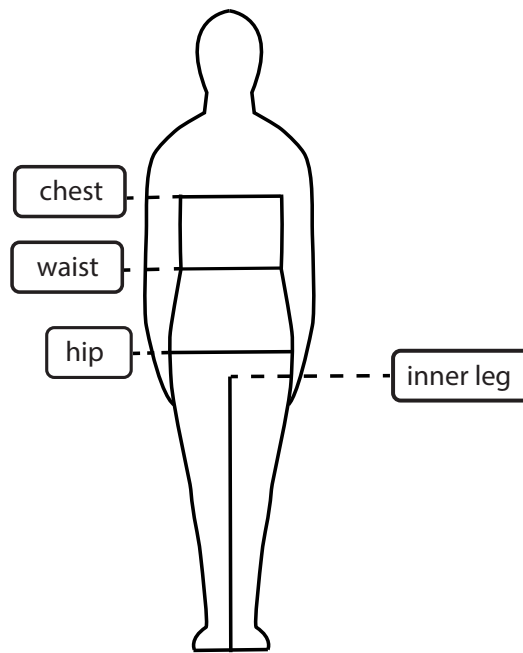

SIZE CHART - RIDING WEAR

Unisex	XXS	XS		S	M		L	XL		XXL
Ladies size	XS	S		M	L		XL	XXL		
Ladies size	34	36	38	40	42	44	46	48	50	52

LADIES	XS	S		M	L		XL	XXL		
Ladies size	34	36	38	40	42	44	46	48	50	52
Chest (cm)	80	84	88	92	96	100	104	110	116	122
Hip (cm)	88	92	96	100	104	108	112	117	122	129