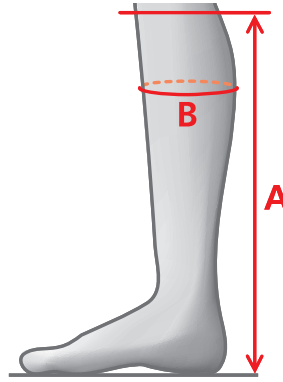

07087 S-XL

SIZE CHARTS - LEGGINGS - YOUTH - MOUNTAIN HORSE

MEASUREMENTS – SOFT RIDER LEGGINGS JR

SIZE	A	B
JXS (6 YRS)	28	23-27
JS (8 YRS)	29	24-28
JM (10 YRS)	31	25-29
JL (12 YRS)	33	26-30
JXL (14 YRS)	35	28-32

07286 JXS-JXL

MEASUREMENTS – VEGANZA YOUNG LEGGINGS

SIZE (CM)	A	B
6 YRS	26	22-24
8 YRS	29	24-26
10H YRS	35	27-29
12H YRS	38	29-31

07086 6 YRS-12 YRS

SIZE CHARTS - YOUTH - MOUNTAIN HORSE

MEASUREMENTS – ACTIVE WINTER YOUNG

REGULAR - REGULAR

SIZE	A	B
35/36	38	29-32
36/37	40	30-33
37/38	42	32-35
38/39	43	33-36
39/40	44	33-36
40/41	46	34-37
41/42	47	35-38

02223 35/36-38/39

MEASUREMENTS – SOVEREIGN YOUNG

REGULAR - REGULAR

SIZE (CM)	UK	US	A	B
34/35	1,5/2,5	3/4	36	27-29
35/36	2,5/3,5	4/5	39	28-30
36/37	3,5/4	5/6	40	29-31
37/38	4/5	6/7	43	31-33
38/39	5/6	7/8	44	32-34
39/40	6/6,5	8/9	45	33-35