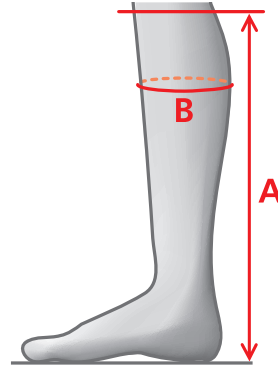

MOUNTAIN HORSE®

SINCE 1988

SIZE CHART - GLOVES

HOW TO MEASURE YOUR SIZE!

	XS	S	M	L	XL	XXL
A. Hand Circumference	15,3 cm	17,8 cm	20,3 cm	22,9 cm	25,4 cm	28 cm
B. Hand length	17 cm	18 cm	19 cm	20 cm	21 cm	22 cm

HOW TO MEASURE YOUR SIZE!

	JR S	JR M	JR L	JR XL
A. Hand Circumference	12,7 cm	14,0 cm	15,2 cm	16,5 cm
B. Hand length	10 cm	12 cm	14 cm	16 cm

MOUNTAIN HORSE®

SINCE 1988

SIZE CHARTS - TALL BOOTS - MOUNTAIN HORSE

MEASUREMENTS – ACTIVE WINTER HIGH

REGULAR - REGULAR			REGULAR - REGULAR			REGULAR - WIDE			REGULAR - WIDE			SHORT - REGULAR		
SIZE	A	B	SIZE	A	B	SIZE	A	B	SIZE	A	B	SIZE	A	B
36	42	33-36	MENS VERSION			37	44	41-44	MENS VERSION			36	39	35-38
37	44	35-38	42	47	37-40	38	45	42-45	42	47	42-45	37	41	36-39
38	45	36-39	43	47	38-41	39	46	42-45	43	47	43-46	38	42	37-40
39	46	37-40	44	47	39-42	40	46	43-46	44	47	44-47	39	43	37-40
40	46	38-41	45	48	40-43	41	46	43-46	45	48	45-48	40	43	38-41
41	46	39-42	46	48	41-44	42	47	44-47	46	48	46-49	41	43	39-42
42	47	40-43				43	47	44-47						
43	47	41-44												