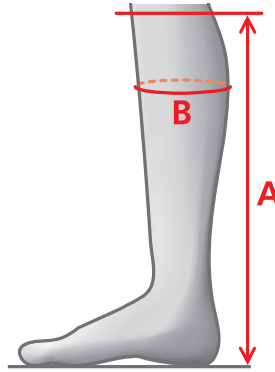

SIZE CHARTS - TALL BOOTS - MOUNTAIN HORSE

MEASUREMENTS – SERENADE

REGULAR - REGULAR			REGULAR - NARROW			SHORT - REGULAR			REGULAR - WIDE			REGULAR - EXTRA		
SIZE A	B		SIZE A	B		SIZE A	B		SIZE A	B		SIZE A	B	
36	46	33-35	36	47	31-33	36	42	33-35	37	47	39-41	37	47	36-38
37	47	34-36	37	48	31-33	37	43	34-36	38	48	40-42	38	48	37-39
38	48	35-37	38	48	32-34	38	44	35-37	39	49	41-43	39	49	38-40
39	49	36-38	39	49	33-35	39	45	35-37	40	49	42-44	40	49	39-41
40	49	37-39	40	50	34-36	40	45	36-38	41	49	43-45	41	49	40-42
41	49	38-40	41	51	35-37	41	45	37-39	42	50	41-43	42	50	41-43
42	50	39-41												

- 02109 REGULAR/REGULAR 36-42
- 02108 REGULAR/NARROW 36-41
- 02114 SHORT/REGULAR 36-41
- 02113 REGULAR/WIDE 37-41
- 02118 REGULAR/EXTRA 37-42

MEASUREMENTS – SNOWY RIVER

REGULAR - REGULAR			REGULAR - WIDE		
SIZE A	B		SIZE A	B	
36	42	32-35	37	44	38-41
37	44	34-37	38	45	39-42
38	45	35-38	39	46	40-43
39	46	36-39	40	46	41-44
40	46	37-40	41	46	42-45
41	46	38-41	42	47	43-46
42	47	39-42			
43	47	40-43			