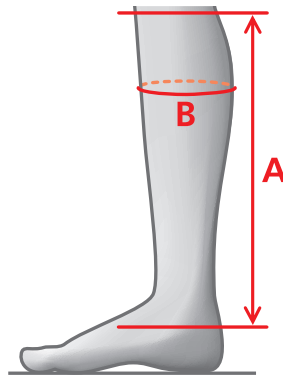

REGULAR - REGULAR			REGULAR - WIDE			REGULAR - NARROW			SHORT - REGULAR		
SIZE A	B		SIZE A	B		SIZE A	B		SIZE A	B	
36	42	33-36	37	44	38-42	36	44	31-34	36	40	33-36
37	44	34-37	38	45	39-43	37	45	31-34	37	41	34-37
38	45	35-38	39	46	40-44	38	45	32-35	38	42	35-38
39	46	36-39	40	46	41-45	39	46	33-36	39	43	36-39
40	46	37-40	41	46	42-46	40	47	34-37	40	43	36-39
41	46	38-41	42	47	43-47	41	48	35-38	41	44	37-40
42	47	39-42	43	47	44-48	42	49	36-39			
43	47	40-43	44	48	44-48	43					
44	48	40-43	45	49	45-49						
45	49	41-44	46	50	46-50						
46	50	42-45									

- 02195 REGULAR/REGULAR 36-46
- 02196 REGULAR/WIDE 37-46
- 02197 SHORT/REGULAR 36-41

SIZE CHARTS - LEGGINGS - MOUNTAIN HORSE

MEASUREMENTS – SOFT RIDER LEGGINGS

SIZE	A	B
XXS	35	30-35
XS	36	32-37
S	37	34-39
S/W	37	37-42
M	39	35-40
L	40	37-42
XL	42	38-43
XXL	43	40-45

07285 XXS-XXL

MEASUREMENTS – VEGANZA LEGGINGS

SIZE (CM)	A	B	
S	38	32-34	S = SHORT
S/W	39	37-39	S/W = SHORT/WIDE
R/N	39	34-36	R/N = REGULAR/NARROW
R/R	40	36-38	R/R = REGULAR/REGULAR
L	41	38-40	L = LONG
XL	43	40-42	XL = EXTRA LONG