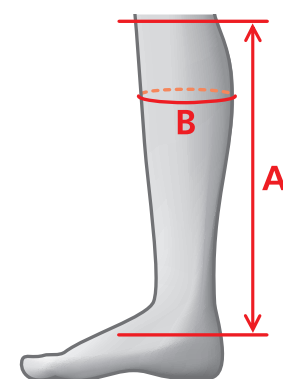

MEASUREMENTS – VEGANZA YOUNG LEGGINGS

SIZE (CM)	A	B
6 YRS	26	22-24
8 YRS	29	24-26
10H YRS	35	27-29
12H YRS	38	29-31