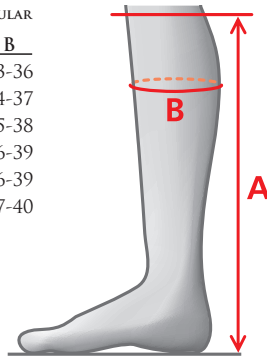

MEASUREMENTS – AURORA

REGULAR - REGULAR			REGULAR - NARROW			REGULAR - EXTRA NARROW			REGULAR - WIDE			SHORT - REGULAR		
SIZE	A	B	SIZE	A	B	SIZE	A	B	SIZE	A	B	SIZE	A	B
36	44	33-36	36	45	31-34	37	45	29,5-32,5	37	45	39-42	36	40	33-36
37	45	34-37	37	46	31-34	38	46	30,5-33,5	38	46	40-43	37	41	34-37
38	46	35-38	38	46	32-35	39	46	30,5-33,5	39	47	40-43	38	42	35-38
39	47	36-39	39	47	33-36	40	47	31,5-34,5	40	47	41-44	39	43	36-39
40	47	37-40	40	48	34-37	41	47	31,5-34,5	41	47	41-44	40	43	36-39
41	47	38-41	41	49	35-38	42	47	32,5-35,5	42	48	42-45	41	44	37-40
42	48	39-42	42	50	36-39									
43	49	40-43												

- 02166 REGULAR/REGULAR 36-43
- 02167 REGULAR/NARROW 36-42
- 02184 REGULAR/EX. NARROW 37-42
- 02168 REGULAR/WIDE 37-42
- 02171 SHORT/REGULAR 36-41

MEASUREMENTS – CHAMPION

REGULAR - REGULAR			REGULAR - NARROW			TALL - REGULAR			TALL - NARROW		
SIZE	A	B	SIZE	A	B	SIZE	A	B	SIZE	A	B
42	52	35-38	43	52	32-35	43	55	36-39	43	55	32-35
43	52	36-39	44	52	33-36	44	56	36-39	44	56	33-36
44	52	36-39	45	53	34-37	45	57	37-40	45	57	34-37
45	53	37-40	46	53	35-38	46	57	38-41	46	57	35-38
46	53	38-41